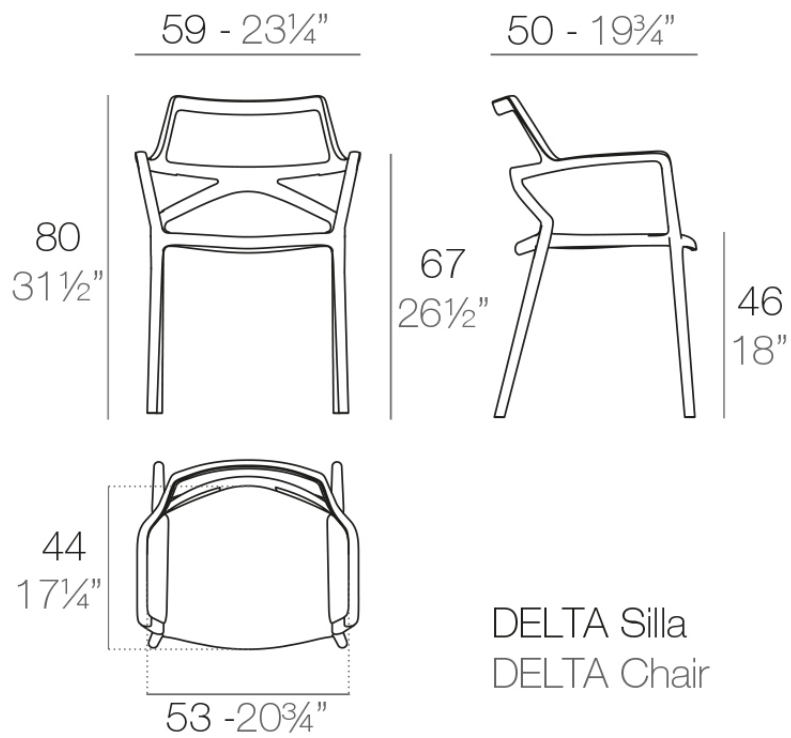

### Description

Made of injected polypropylene with fiber glass. Stackable. Available in several colors. Item suitable for indoor and outdoor use.

Weight: 4.02 Kg