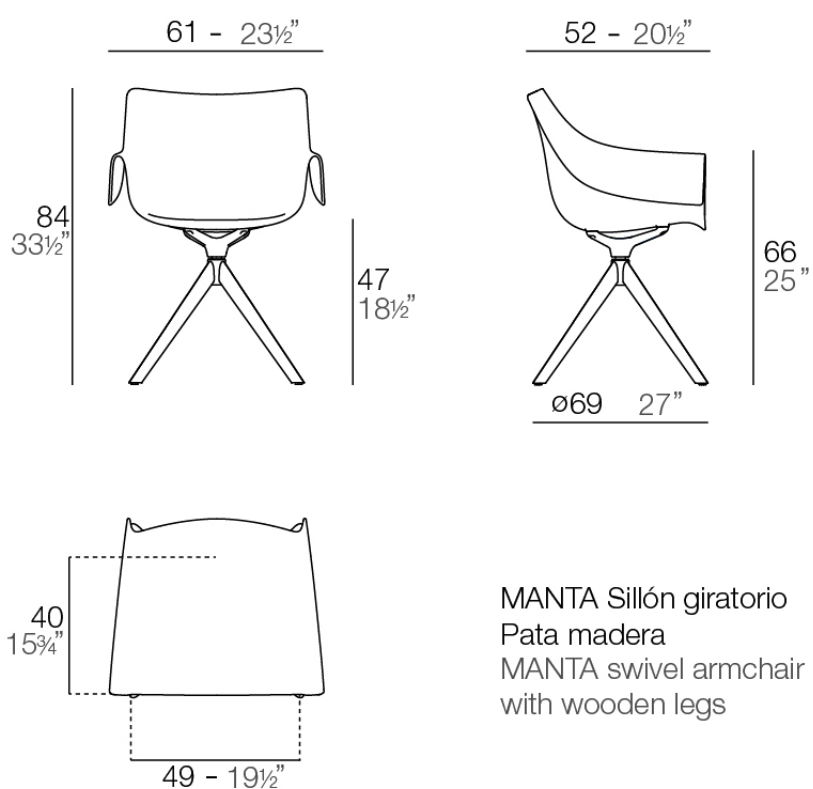

Manta wooden swivel armchair

by Eugeni Quitllet

New outdoor and indoor chair collection. The versatile Manta chair adapts perfectly to any space, whether in a home, office, or public setting. This is all possible thanks to an interchangeable design made up of seats and bases to create countless combinations.

Info

Description

Weight: 9.3 Kg

MANTA Sillón giratorio
Pata madera
MANTA swivel armchair
with wooden legs

Finishes

finishes

BASIC PP
Ref. 65055

white

ecu

black

Available in various colors

legs

LEGS
Ref. 65055E

white wood 2

white wood 1

negro wood 2