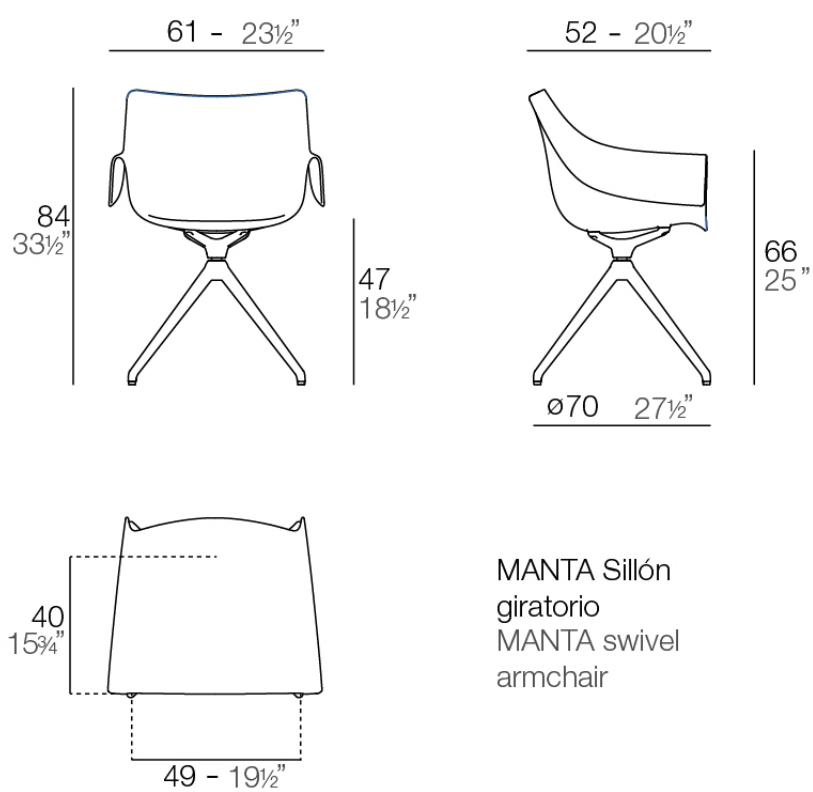

Manta swivel armchair

by Eugeni Quitllet

New outdoor and indoor chair collection. The versatile Manta chair adapts perfectly to any space, whether in a home, office, or public setting. This is all possible thanks to an interchangeable design made up of seats and bases to create countless combinations.

Info

Description

Weight: 8.61 Kg

MANTA Sillón
giratorio
MANTA swivel
armchair

Finishes

finishes

BASIC PP
Ref. 65053

white

ecru

black

Available in various colors

legs

LEGS
Ref. 65053E

white 201

black 2002

Ambients