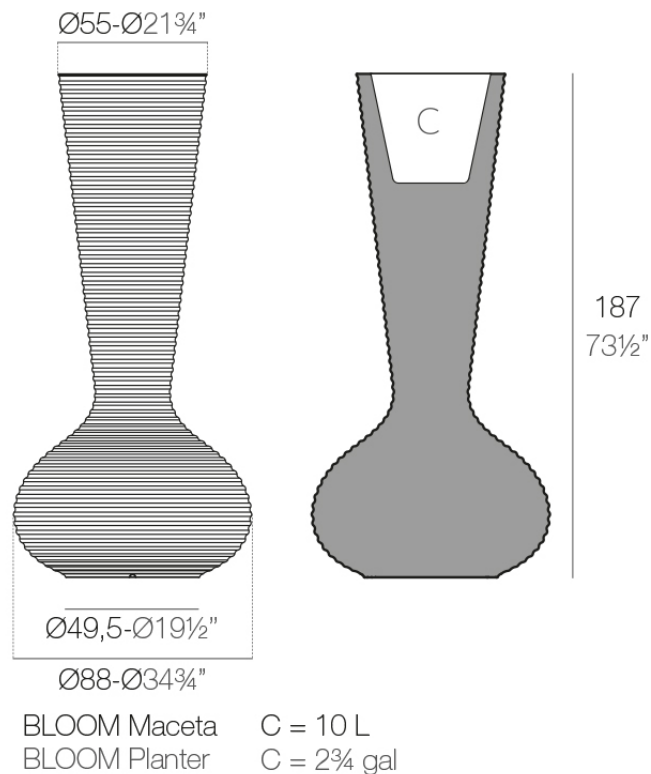

### Description

Made of polyethylene resin by rotational moulding. 100% Recyclable. Item suitable for indoor and outdoor use. Available in different finishes.

Weight: 35.06 Kg