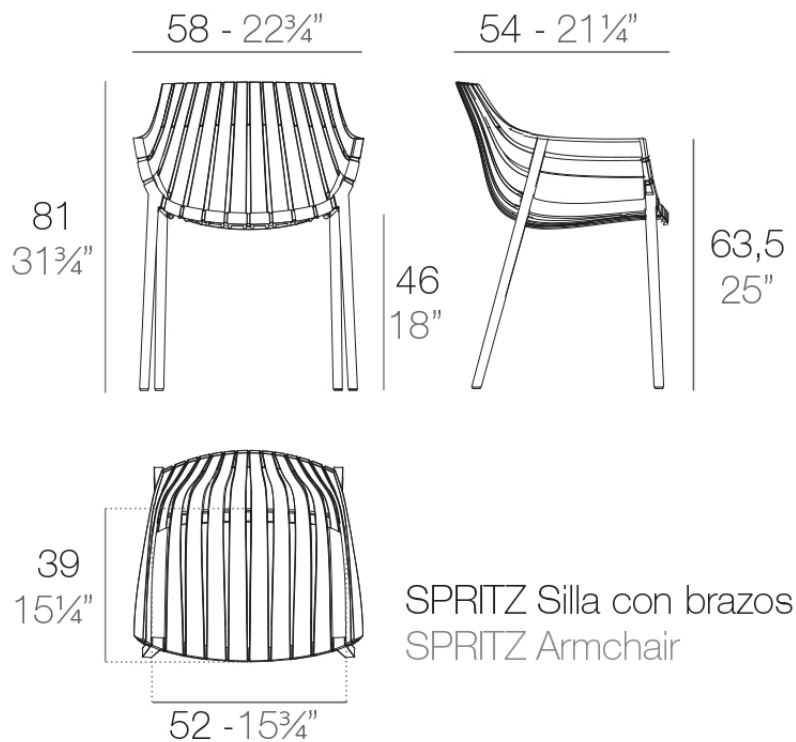

Spritz armchair

by Archirivolto Design

Spritz, designed by Archirivolto Design, captures the essence of summer evenings with a line of outdoor furniture that combines simplicity and functionality. Inspired by white beach fences and their delicate geometries, each piece brings a touch of freshness and elegance to an outdoor space.

Info

Description

Made of injected polypropylene with fiber glass. Stackable. Available in several colors. Item suitable for indoor and outdoor use.

Weight: 6.01 Kg

Accessories

- **Fabric**

Fabric

Finishes

finishes

BASIC PP
Ref. 56017

white

ecu

tortora

black

Available in various colors

Ambients