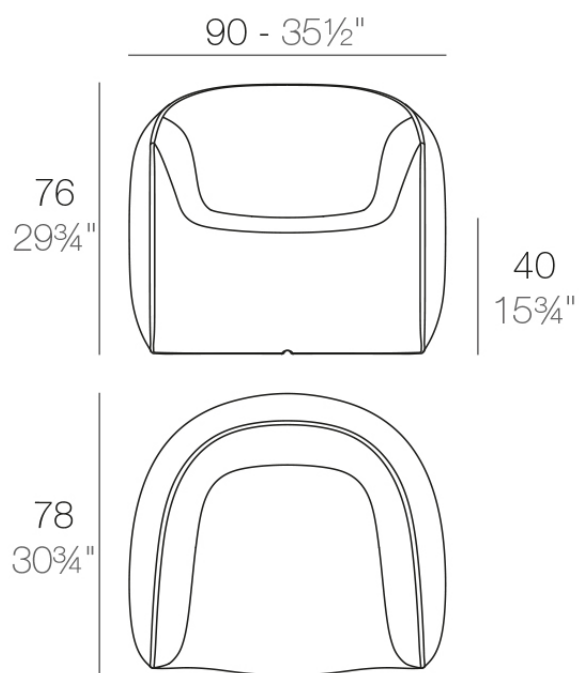

Info

Description

Made of polyethylene resin by rotational moulding. 100% Recyclable. Item suitable for indoor and outdoor use. Available in different finishes.

Weight: 15 Kg

BLOW Butaca
BLOW Lounge Chair

Accessories