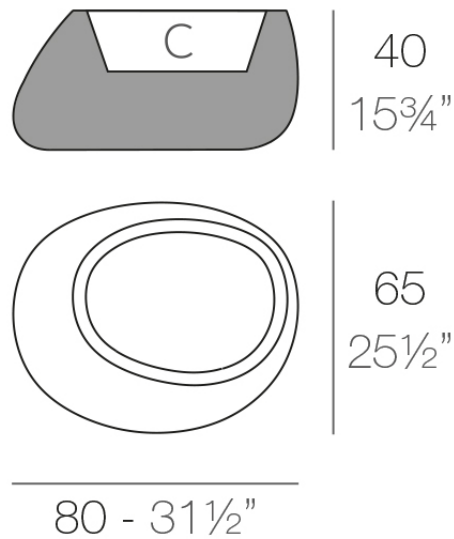

Info

Description

Pot made of polyethylene resin by rotational moulding. 100% Recyclable. Item suitable for indoor and outdoor use. Available in different finishes.

Weight: 8 Kg

STONE Macetero 40
STONE Planter 40

C = 32 L
C = 8 1/2 gal

Finishes

finishes

BASIC

Ref. 55008A

white 2001

ecru 2003

tortora 2004