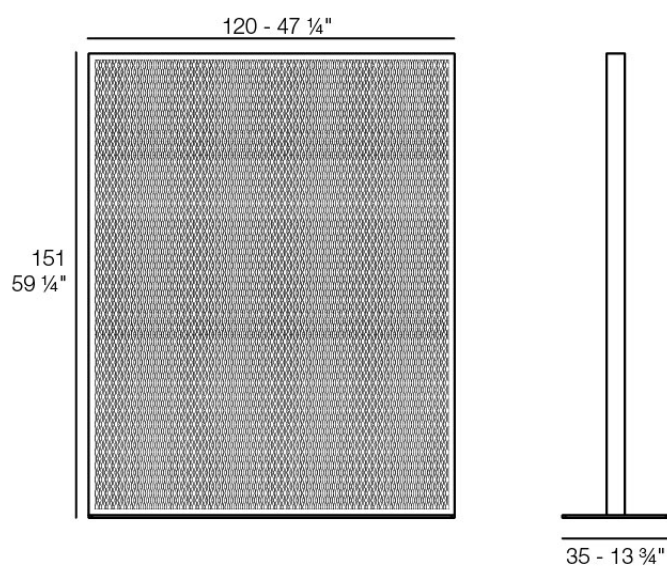

The factory area divider 120x150

by Ramón Esteve

Vondom's The Factory collection, designed by Ramón Esteve, is inspired by the cast-iron architecture of New York. This collection combines an industrial aesthetic with modern comfort, offering a selection of furniture that brings character and sophistication to any outdoor space.

Info

Description

Space divider made with an aluminum profile and deployed mesh, all materials and components are resistant to extreme weather conditions. Available in different finishes.

Weight: 30.06 Kg

THE FACTORY Separador de Ambientes 120x150
THE FACTORY Room Divider 47 1/4"x 59 1/4"

Finishes

finishes

ALUMINIUM

Ref. 54611

white

smoked

ecru