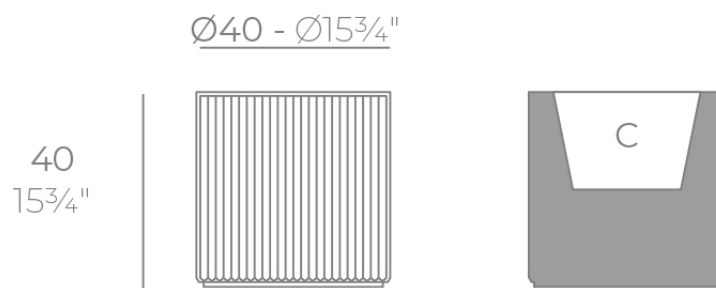

Gatsby cylinder planter ø40x40

by Ramón Esteve

The Gatsby collection, designed by Ramón Esteve, evokes the elegance and glamour of Art Deco, reminding us of the Roaring Twenties. Inspired by the bonanza, parties and excesses of that era, Gatsby combines intricate design with extraordinary simplicity, reflecting the American dream.

Info

Description

Weight: 4 Kg

GATSBY Cilindro
GATSBY Cylindre
ref. 54421
C= 32x32x23 12½"x12½"x9"
17 L
4½Gal

Finishes

finishes

BASIC

Ref. 54421A