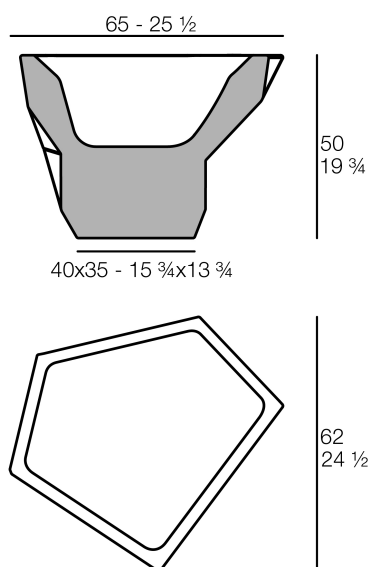

Faz pot 61x61x50

by Ramón Esteve

Vondom's Faz collection, designed by Ramón Esteve, is one of the firm's most iconic collections. It stands out for its modular design and sophistication, representing harmony, serenity and timelessness through mineral and emphatic shapes. Faz transforms environments with its unique combination of material and light, creating an enveloping and exclusive atmosphere.

Info

Description

Weight: 8 Kg

FAZ Jarron Pequeño C = 28L
FAZ Smal Planter C = 7 1/2 gal

Finishes

finishes

BASIC

Ref. 54400A