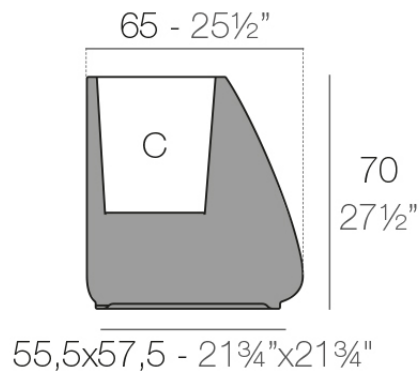

Info

Description

Pot made of polyethylene resin by rotational moulding. 100% Recyclable. Item suitable for indoor and outdoor use. Available in different finishes.

Weight: 11 Kg

Macetero Medium
Medium Planter