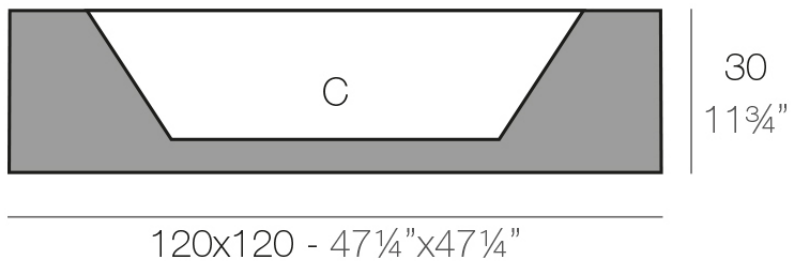

Info

Description

Pot made of polyethylene resin by rotational moulding. 100% Recyclable. Item suitable for indoor and outdoor use. Available in different finishes.

Weight: 17 Kg

LAND 120 C = 160 L x 24 cm
LAND 47¹/₄" C = 42¹/₂ gal