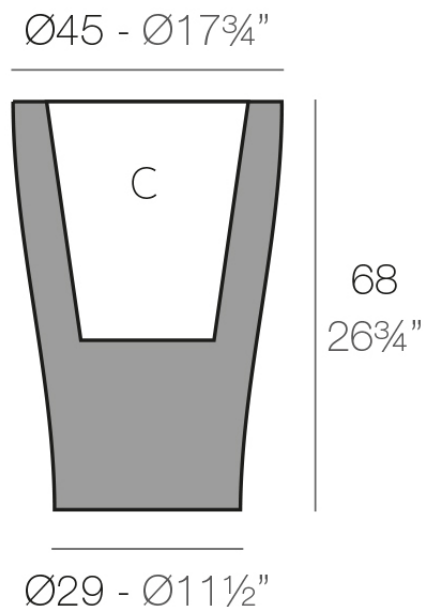

Info

Description

Pot made of polyethylene resin by rotational moulding. 100% Recyclable. Item suitable for indoor and outdoor use. Available in different finishes.

Weight: 5 Kg

CURVADA $\text{Ø}45 \times 68$ cm

C = 30 L

CURVADA $\text{Ø}17\frac{3}{4}" \times 26\frac{3}{4}"$

C = 8 gal

Finishes

finishes

BASIC

Ref. 42145A

white 2001