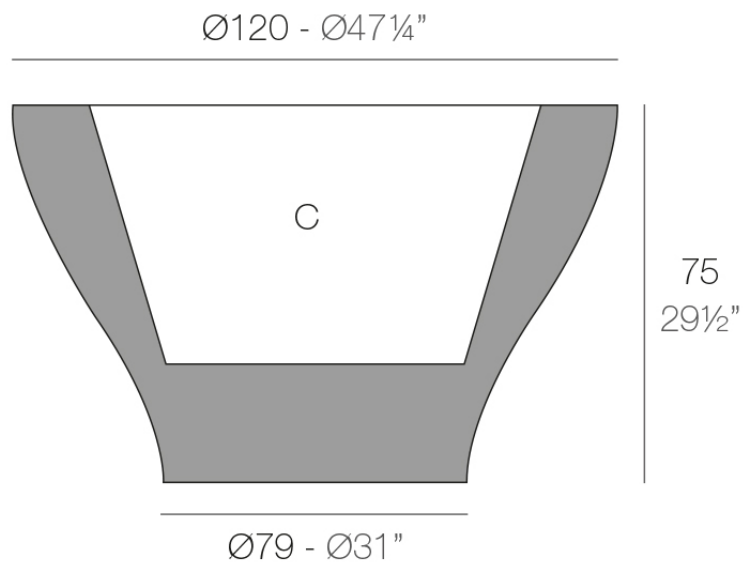

Info

Description

Pot made of polyethylene resin by rotational moulding. 100% Recyclable. Item suitable for indoor and outdoor use. Available in different finishes.

Weight: 30 Kg

CENTRO ALTO $\text{Ø}120$
CENTRO ALTO $\text{Ø}47\frac{1}{4}"$

C = 310 L
C = 182 gal

Finishes

finishes

BASIC

Ref. 42012A

white 2001

ecru 2003

tortora 2004