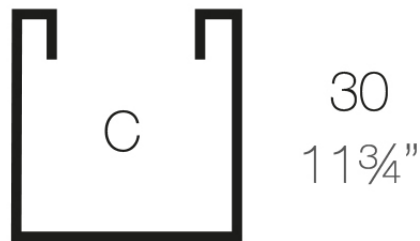

### Description

Pot made of polyethylene resin by rotational moulding. 100% Recyclable. Item suitable for indoor and outdoor use. Available in different finishes.

Weight: 1.9 Kg

30x30 - 11 3/4"x11 3/4"

CUBO 30cm    C = 26 L 30 cm  
CUBE 11 3/4"    C = 7 gal 11 3/4"