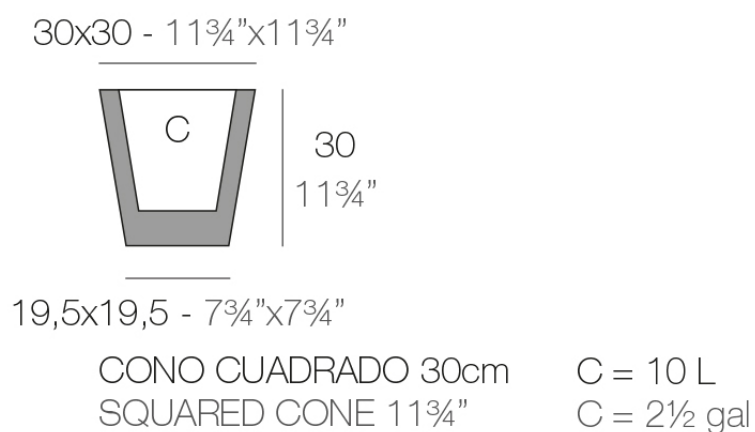

### Description

Pot made of polyethylene resin by rotational moulding. 100% Recyclable. Item suitable for indoor and outdoor use. Available in different finishes.

Weight: 1.7 Kg