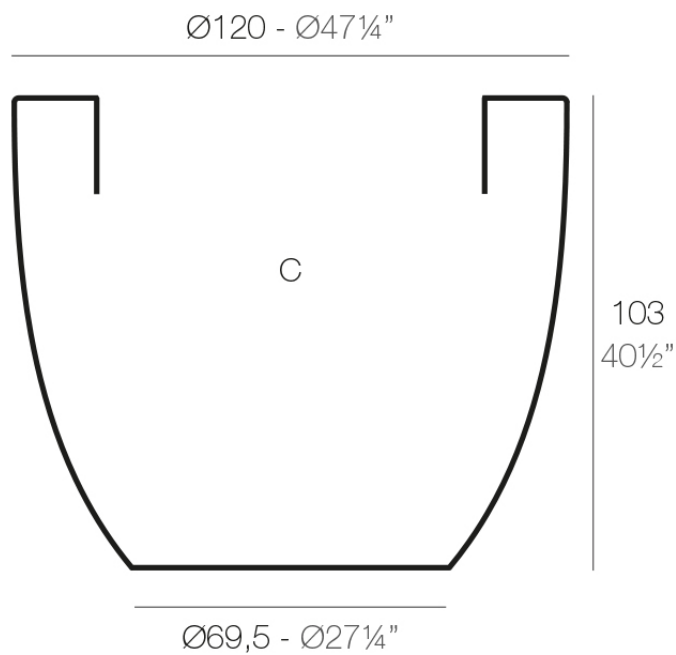

Info

Description

Pot made of polyethylene resin by rotational moulding. 100% Recyclable. Item suitable for indoor and outdoor use. Available in different finishes.

Weight: 22 Kg

CUENCO $\text{Ø}120$ cm
BOWL $\text{Ø}47\frac{1}{4}"$

C = 950 L
C = 251 gal

Finishes

finishes

SIMPLE Ref. 40712

white 2001

ecru 2003

tortora 2004

cream 2017