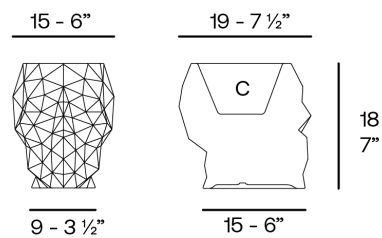

## Skull nano planter

by Teresa Sapey

Inspired by the bold aesthetic and intrigue of the faceted skull shape, this collection stands as a variety of pieces designed for outdoor spaces that fuse art and functionality. Each element radiates an aura of intrigue and unique style, and is destined to become the centre of attention.

### Description

Weight: 0.7 Kg

Skull. Nano Planter  
Skull. Nano Maceta  
C = 11 x 13 x 10 - 4 1/3" x 5" x 4"  
0.7 L  
1/5 gal  
46100A