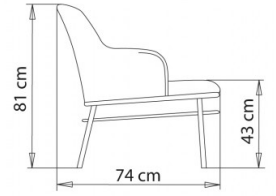

Sofa with 4 legs steel frame.

WEIGHT

21,5 Kg

PACK

1,40 m³

PIECES PER BOX

1

FINISHES SEATING