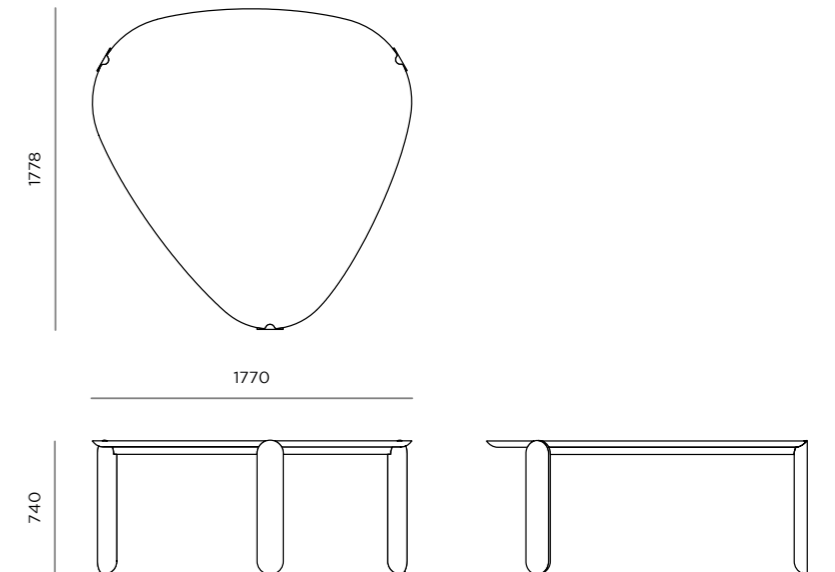

Panca in **CIMENTO®**
Bench chair made of CIMENTO®.

CTOBE01|___

Dimensions in mm: L. 2000 | D. 703 | H. 720

Net weight: 120 Kg

LIDO Parisotto + Formenton

206

Tavolo *Table*

Tavolo in **CIMENTO®**
Table made of CIMENTO®.

CLITA01|___

Dimensions in mm: 1870 x 1870 | H740

Net weight:

PAGINA 212

Panca *Bench*

Panca in **CIMENTO®**
Bench made of CIMENTO®.

CLIBE01|___

Dimensions in mm: L. 1800 | D. 350 | H. 720