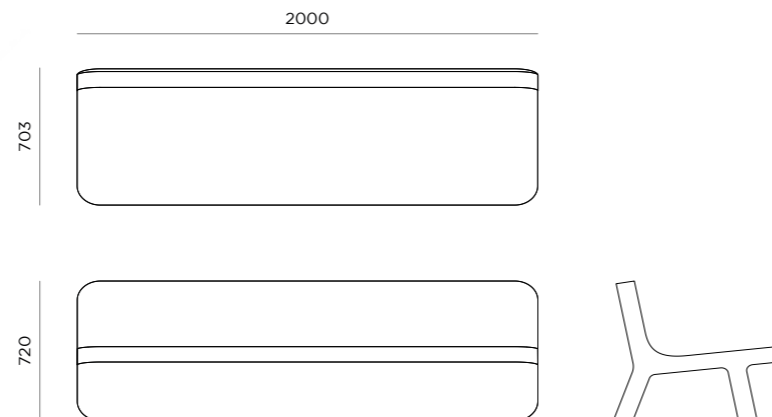

ILLUSTRATED GUIDE
CIMENTO®

PAGINA 196

Poltrona *Lounge chair*

Poltrona in **CIMENTO®**
Lounge chair made of CIMENTO®.

CTOLC01|___

Dimensions in mm: L. 697 | D. 703 | H. 720

Net weight: 42 Kg

PAGINA 192

Panca *Bench*

Panca in **CIMENTO®**
Bench chair made of CIMENTO®.

CTOBE01|___

Dimensions in mm: L. 2000 | D. 703 | H. 720

Net weight: 120 Kg

LIDO Parisotto + Formenton

206

Tavolo *Table*

Tavolo in **CIMENTO®**
Table made of CIMENTO®.

CLITA01|___

Dimensions in mm: 1870 x 1870 | H740

Net weight:

PAGINA 212

Panca *Bench*

Panca in **CIMENTO®**
Bench made of CIMENTO®.

CLIBE01|___

Dimensions in mm: L. 1800 | D. 350 | H. 720

Net weight: 40 Kg