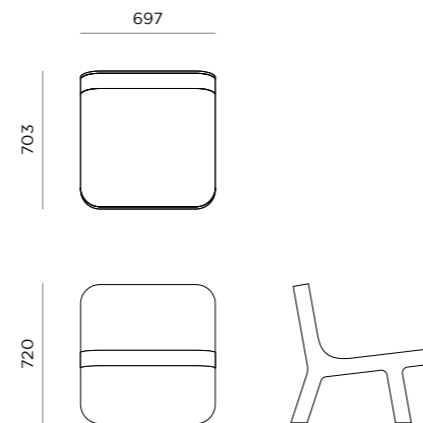

PAGINA 196

Poltrona *Lounge chair*

Poltrona in **CIMENTO®**
Lounge chair made of CIMENTO®.

CTOLC01|___

Dimensions in mm: L. 697 | D. 703 | H. 720

Net weight: 42 Kg

PAGINA 192

Panca *Bench*

Panca in **CIMENTO®**
Bench chair made of CIMENTO®.

CTOBE01|___

Dimensions in mm: L. 2000 | D. 703 | H. 720

Net weight: 120 Kg

LIDO Parisotto + Formenton

206

Tavolo *Table*

Tavolo in **CIMENTO®**
Table made of CIMENTO®.

CLITA01|___

Dimensions in mm: 1870 x 1870 | H740

Net weight:

PAGINA 212

Panca *Bench*

Panca in **CIMENTO®**
Bench made of CIMENTO®.

CLIBE01|___

Dimensions in mm: L. 1800 | D. 350 | H. 720