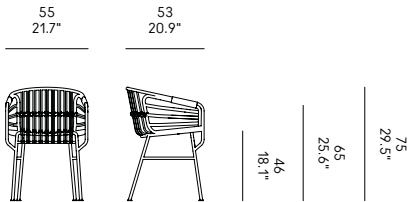

GO OUTDOOR

	Bianco White Blanc Weiß Blanco RAL 9016	Grafite Graphite Graphite Graphit Grafito RAL 7024
RAPHIA ALLUMINIO	CM8732-R9016	CM8732-R7024

CUSCINO CUSHION COUSSIN KISSEN COJÍN	C.O.M. Client's Own Material	Tessuto Fabric Tissu Stoff Tejido				Tessuto Outdoor Outdoor Fabric Tissu Outdoor Outdoor Stoff Tejido Outdoor		Metraggio Metreage Métrage Stoffbedarf Metraje
		Basic	Superior	Top	Exclusive	Clouds	Clouds Ambience	(roll H 140cm)
		CM8735T0	CM8735T1	CM8735T2	CM8735T3	CM8735-TOD	CM8735-TODA	m 0,5