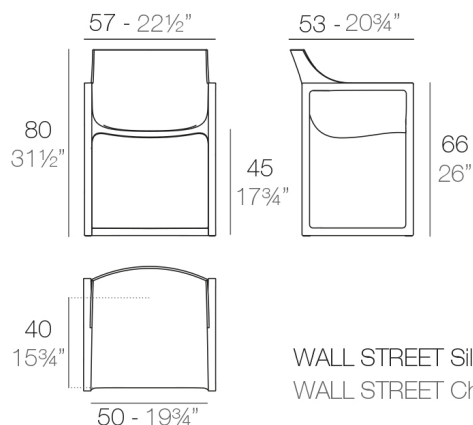

View online: <https://www.vondom.com/products/65006>

Features

Description

Made of gas air moulding injected polypropylene with fiber glass. Available in several colors. Item suitable for indoor and outdoor use.

Weight

8 Kg

Finishes

METALIC COLOR

Ref. 65006F

Available in gold and silver

BASIC PP

Ref. 65006