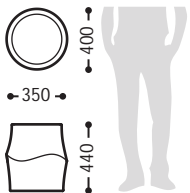

embassy
LIVING

chuckel stool 45 | design brian steendyk | 080910 -1

Chuckel – a little bit of outdoors...a whole lot of fun. *Chuckel* is an elegant yet playful stool that suits many environments. It is light, easy to move and above all comfortable. Adaptable to both internal as well as external environments, *Chuckel* is fabricated in UV resistant recyclable plastic. *Chuckel* dynamically locks together function, beauty and spirit.