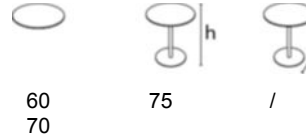

Description
Table with metal structure and metal sheet top, treated for outdoor use

Use: outdoor

		 Box	 Net	Pcs per box	Boxe
Tria Due D60	0,22 kg	13 kg	11 kg	1	2
Tria Due D70	0,23 kg	14 kg	12 kg		

Dimensions (cm)

This product is sold disassembled.

End use: table for home and contract suitable to furnish outdoor spaces of home, break-out area and bar.

Materials, properties and details

Components

The **frame** is composed of metal tubes, round section, Ø16 mm and metal rods, Ø8 mm, welded. The **top** is composed of a metal sheet fixed to the frame with screws. The table is pretreated with one coat of zinc primer and then powder coated with weather resistant polyester varnish of the following colours: embossed black (RAL 9005), embossed traffic white (RAL 9016), embossed basalt grey (RAL 7012), embossed sepia brown (RAL 5001) and embossed ruby red (RAL3003). (The finishings must be considered as **simil-RAL**).