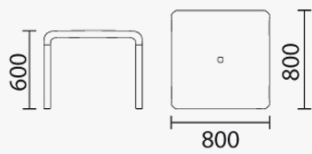

SNOW 301_jr

DESIGN:
ODO FIORAVANTI

The small version of the Snow table can be combined with Snow Junior chair, as an ideal solution for children areas. Table with extruded aluminium legs and gas air moulding polypropylene top. Ideal for indoor and outdoor.

INFORMATION REQUEST

DIMENSIONS:
800x800x580h

LEGEND FINISHES

PRESS