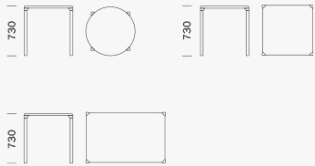

JUMP TJ4

DESIGN:
PEDRALI R&D

Jump stackable table, four legs version. Solid laminate top available in several colours. Aluminium legs, polished or powder coated finish in white or black colour. Stackable up to 5 pieces.

INFORMATION REQUEST

DIMENSIONS:

D890x730h, D990x730h, 590x590x730h, 690x690x730h, 790x790x730h,
1190x790x730h