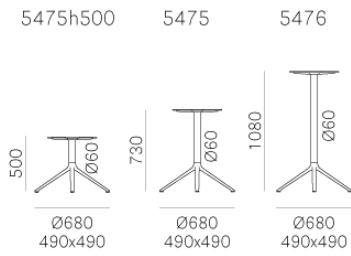

TABLE BASES FINISHES

POWDER COATED FOR INDOOR (VIEW LEGEND FINISHES)

POWDER COATED FOR OUTDOOR (VIEW LEGEND FINISHES)

TOP FINISHES

LEGEND FINISHES