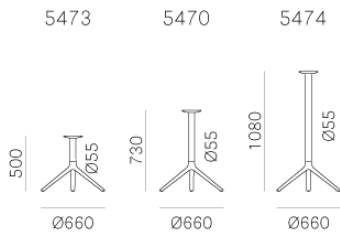

TABLE BASES FINISHES

POWDER COATED FOR INDOOR (VIEW LEGEND FINISHES)

POWDER COATED FOR OUTDOOR (VIEW LEGEND FINISHES)

TOP FINISHES

LEGEND FINISHES