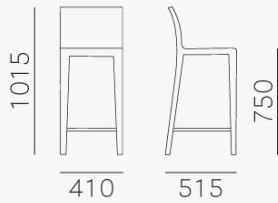

YOUNG 426

DESIGN:
PEDRALI R&D

Sinuous and clean shape for the barstool YOUNG. The curved multiplayer shell laid on a solid oak frame. Available in seat height 750 mm, it has stainless steel tube footrest.

INFORMATION REQUEST