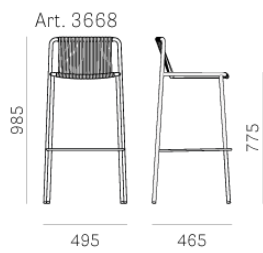

OUTDOOR FINISHES (POWDER COATED)

LEGEND FINISHES

CERTIFICATIONS

TROLLEY

Art. 1391.100

Our website uses cookies, also of third parties, to provide you with a personalised service. Browsing on our website means that you have accepted their use. To change the configuration or get more information we invite you to read our Privacy Policy.

OK