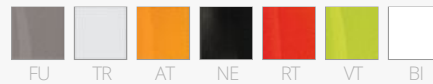

GLISS 906

DESIGN:
CLAUDIO DONDOLI AND MARCO POCCHI

Gliss stool has a round-shaped shell produced with bright material full and transparent colours. Shell colours available: shiny full colour white and black, or transparent version: red, orange, green, smokey grey and totally clear. Frame with chromed tube legs. Offered also with central base, swivel, and with gas lift device to adjust the seat height.

INFORMATION REQUEST

LEGEND FINISHES

PRESS