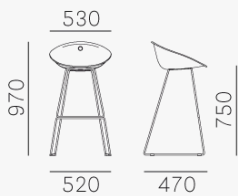

GLISS 906

DESIGN:
CLAUDIO DONDOLI AND MARCO POCCHI

Gliss stool has a round-shaped shell produced with bright material full and transparent colours. Shell colours available: shiny full colour white and black, or transparent version: red, orange, green, smokey grey and totally clear. Frame with chromed tube legs. Offered also with central base, swivel, and with gas lift device to adjust the seat height.

INFORMATION REQUEST

LEGEND FINISHES

PRESS