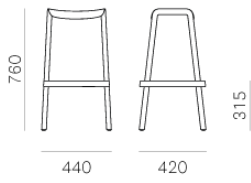

Art. 268

SEAT FINISHES

LEGEND FINISHES

CERTIFICATIONS

Our website uses cookies, also of third parties, to provide you with a personalised service. Browsing on our website means that you have accepted their use. To change the configuration or get more information we invite you to read our Privacy Policy.

OK