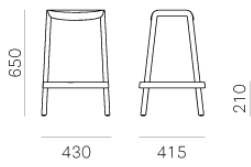

Art. 267

SEAT FINISHES

LEGEND FINISHES

CERTIFICATIONS

Our website uses cookies, also of third parties, to provide you with a personalised service. Browsing on our website means that you have accepted their use. To change the configuration or get more information we invite you to read our Privacy Policy.

OK