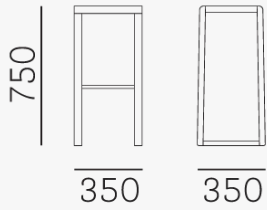

BRERA 388

DESIGN:
PEDRALI R&D

Brera barstool has compact shape and essential lines. A versatile seat ideal for small and informal spaces like the cafés and restaurants of the picturesque Milan district. Made of solid oak with a stainless steel footrest. Height 750mm.

INFORMATION REQUEST

LEGEND FINISHES

CERTIFICATIONS

PRESS