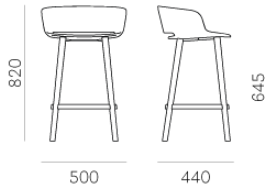

Art. 2757

SHELL FINISHES

FRAME FINISHES

LEGEND FINISHES

CERTIFICATIONS

Our website uses cookies, also of third parties, to provide you with a personalised service. Browsing on our website means that you have accepted their use. To change the configuration or get more information we invite you to read our Privacy Policy.

OK