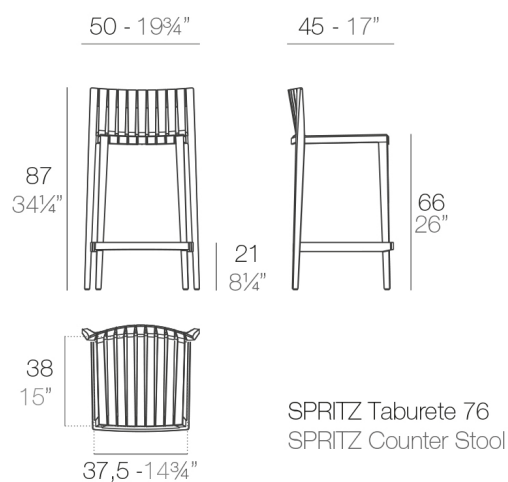

# SPRITZ TABURETE 50x45x87

By Archirivolto Design

"The white wooden fences lining the beach, the small strips that follow each other, in their perfect geometry. It's this picture that inspired the collection Spritz, which is composed of the stolen details to this inspiration. Chair, armchair, stool and high table: perfect for every need, the collection Spritz adapts well to any context, hospitality and home. It is not a coincidence that Spritz, the collection created by Archirivolto for Vondom, embodies in the name the idea of freshness and purity of shapes. Rigorous shapes that connect home and world, with a kaleidoscope of variations and nuances: this mix between the linearity of northern European style and the typical warmth of Mediterranean creates a dialogue between indoor and outdoor.  
View online: <https://www.vondom.com/products/56020>

### Description

Made of injected polypropylene with fiber glass. Stackable. Available in several colors. Item suitable for indoor and outdoor use.

### Weight

5.45 Kg