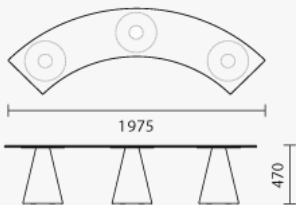

# IKON 863\_1C

DESIGN:  
PIO E TITO TOSO

Defined by simple shapes and clean lines, the versatile Ikon collection is now enlarged with a collection of modular seating. Suitable for indoor and outdoor use, the collection comes from the research of synthesis, beauty and functionality Ikon Bench with injected moulding polypropylene base and solid laminate top.  
Colours: white, black, light gray and sand.

INFORMATION REQUEST

**DIMENSIONS:**  
1975xR1400x470h

LEGEND FINISHES

PRESS