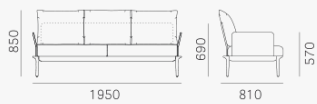

REVA REVA_D

DESIGN:
PATRICK JOUIN

Reva is an outdoor collection with smooth lines and generous sizes. Three-seat sofa with a thin extruded aluminium frame supported by four tapered die-cast aluminium legs that underline its clean design. Cushions in water-repellent fabric and polyurethane foam inside.

INFORMATION REQUEST

suitable for outdoor

FRAME FINISHES

B100

LEGEND FINISHES