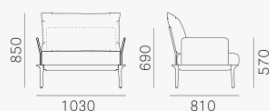

REVA REVA_P

DESIGN:
PATRICK JOUIN

Reva is an outdoor collection with smooth lines and generous sizes. Lounge armchair with a thin extruded aluminium frame supported by four tapered die-cast aluminium legs that underline its clean design. Cushions in water-repellent fabric and polyurethane foam inside.

INFORMATION REQUEST

suitable for outdoor

FRAME FINISHES

B100

LEGEND FINISHES