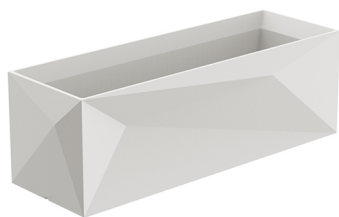

FAZ JARDINERA 40x120x40cm

By Ramon Esteve

Ramón Esteve, architect of harmony, serenity, timelessness and universality has created mineral and emphatic shapes that make FAZ a design that contextualizes with homes and installations. An ambience, encircling as a result of the blissful combination of the material and lighting, so that the sole sensation would be its fusion. Their VONDOM spirit is experienced exclusively in the quality of the material that permits an exterior using even in the most exacting environments. The modularity of FAZ permits the consumers to adapt the furniture and flowerpots to their style and needs without losing the harmony of this furniture set. It's upholstery is available in excellent quality nautical canvas or polyester fabric. The result is a product that transmits essence, that contains the complexity and the density of a work finalized to the extreme degree, the purpose of which is to create desirable places to live. ca vivir.

View online: <https://www.vondom.com/products/54176A>

Features

Description

Pot made of polyethylene resin by rotational moulding. 100% Recyclable. Item suitable for indoor and outdoor use. Available in different finishes.

Weight

13.32 Kg

FAZ Jardiniere
FAZ Jardineria
Capacity 31 gal
Capacidad 120 litros

Finishes

SELF-WATERING

Ref. 54176R

Self-watering system included in all planters except those with basic finish

BASIC

Ref. 54176A

Matt Polyethylene

LACQUERED

Ref. 54176F

Lacquered Polyethylene

LIGHT

Ref. 54176W

White internally lit unit with LED technology. Available only in matte ice white finish.