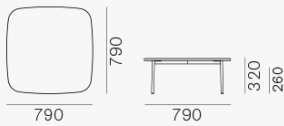

BUDDY 79x79

DESIGN:
MANUELA BUSETTI ANDREA GARUTI MATTEO REDAELLI

LineeSoft lines and clean design feature Buddy collection. A coffee-table that links the same frame of the pouf, composed by four thin and rigorous legs Ø20mm, to squared tops with rounded corners in line with the design of the family. Height 260 mm or 320 mm.

INFORMATION REQUEST