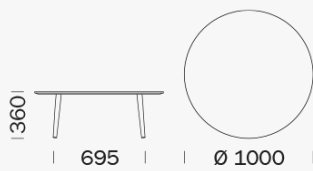

MALMÖ MLTD_100X36

DESIGN:
CAZZANIGA MANDELLI PAGLIARULO

Malmö family expands to new contexts entering in lounge environments, waiting areas and cafes. Coffee tables with lacquered mdf top or ash veneered top, tapered legs in ash wood. Finishes: bleached ash wood or ash stained back.

INFORMATION REQUEST

DIMENSIONS:
top Ø1000x360h

PRESS