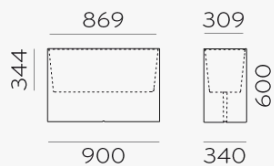

KADO pot

DESIGN:
PEDRALI R&D

The seat becomes a pot, the pot a lighting object. A lot of clever functions for a unique item. Kado, ideal solution for delimiting, furnishing, organizing every living and contract location. Featured by essential and simple lines, made in polyethylene matt finish, available in anthracite grey, bronze and white, shock resistant and waterproof, Kado is non toxic and recyclable. A versatile and dynamic solution for any space.

INFORMATION REQUEST

LEGEND FINISHES

PRESS

Lighting kit (code Kado_light)
Removable covering cushion (code Kado.3)
Trolley (code Kado Trolley)