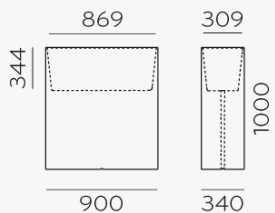

KADO pot

DESIGN:
PEDRALI R&D

The seat becomes a pot, the pot a lighting object. A lot of clever functions for a unique item. Kado, ideal solution for delimiting, furnishing, organizing every living and contract location. Featured by essential and simple lines, made in polyethylene matt finish, available in anthracite grey, bronze and white, shock resistant and waterproof, Kado is non toxic and recyclable. A versatile and dynamic solution for any space. Height: 1000 mm.

INFORMATION REQUEST

LEGEND FINISHES

Lighting kit (code Kado_light)
Trolley (code Kado Trolley)