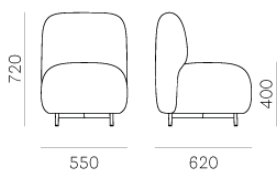

PEDRALI®
THE ITALIAN ESSENCE

BUDDY 210S

DESIGN:
MANUELA Busetti ANDREA Garuti MATTEO Redaelli

Buddy collection has been enriched with new elements that enhance its versatile, functional nature. The generous backrests, combined with softly upholstered poufs, create a family of soft modular seatings, that reflect the friendly spirit of the collection. Steel frame and tubular steel leg Ø20mm. Height 400 mm.

INFORMATION REQUEST

FRAME FINISHES

OA

POWDER COATED FRAME (VIEW LEGEND FINISHES)

FABRICS (VIEW LEGEND FINISHES)