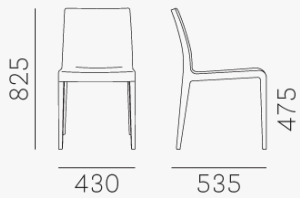

# YOUNG 423

DESIGN:  
PEDRALI R&D

Chair Young, upholstered version, gives prominence to the sinuous shape of the profile. Available in bleached oak, wenge stained or light grey stained.

INFORMATION REQUEST

## SEAT FINISHES