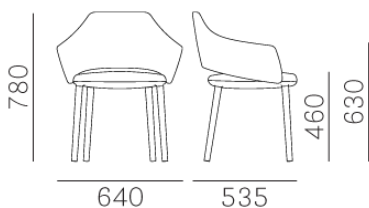

PEDRALI®
THE ITALIAN ESSENCE

VIC 645

DESIGN:
PATRICK NORGUET

A comfortable and simply elegant collection of upholstered armchairs. The back lifts up from the seat while remaining tied only at the ends. The resulting opening provides the armchair with lightness and eases its handling. The legs in solid ash wood are perfectly jointed thanks to a carter under the seat. The seat and the backrest can be upholstered with leather or fabric even in contrast.

INFORMATION REQUEST

360° | Gallery

FRAME FINISHES

PANEL COLOUR

Our website uses cookies, also of third parties, to provide you with a personalised service. Browsing on our website means that you have accepted their use. To change the configuration or get more information we invite you to read our Privacy Policy.

OK