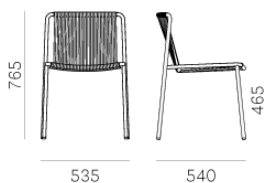

PEDRALI®
THE ITALIAN ESSENCE

Tribeca 3660

DESIGN:
MANDELLI PAGLIARULO

Tribeca takes us back in time with a modern reinterpretation of classic Sixties patio chairs made from steel and woven material. Chair with Ø20mm tube structure powder coated for outdoor use, backrest and seat in woven extruded PVC with a nylon core. Specifically designed for outdoor use. Stackable.

INFORMATION REQUEST