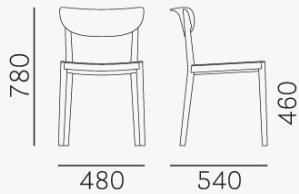

TIVOLI 2800

DESIGN:
CAZZANIGA MANDELLI PAGLIARULO

Tivoli recalls the traditional wooden chairs, maintaining comfort and inspiring conviviality. A clean design where the structural elements are perfectly integrated in the frame. The three-dimensional curves and the generous proportions of the back rest make Tivoli an ergonomic and elegant chair. Ash wood frame, plywood seat and three-dimensional plywood back.

INFORMATION REQUEST

SEAT FINISHES

LEGEND FINISHES

CERTIFICATIONS

AWARDS

PRESS