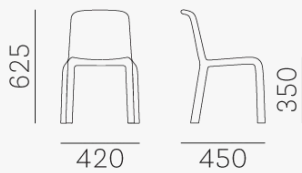

SNOW 303 jr

DESIGN:
ODO FIORAVANTI

The innovative and organic design, that has made Snow a successful chair since 2008, has been a perfect inspiration of the world of kids without losing the strength of an unmistakable shape. Made of polypropylene reinforced by glass fibers, injected with gas air moulding technology

INFORMATION REQUEST

LEGEND FINISHES

PRESS