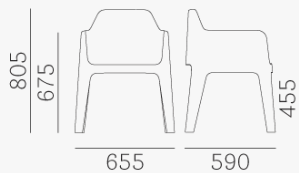

PLUS 630

DESIGN:
ALESSANDRO BUSANA

Simplicity and versatility are the peculiarities of Plus chair. In polypropylene, matt finish, suitable both for indoor and outdoor areas, it's the perfect balance between functionality and design. Available colours: white, beige, anthracite grey, brown, green and orange. Stackable.

INFORMATION REQUEST

Cushion (code 630.3)