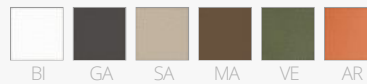

SEAT FINISHES

LEGEND FINISHES

CERTIFICATIONS

PRESS